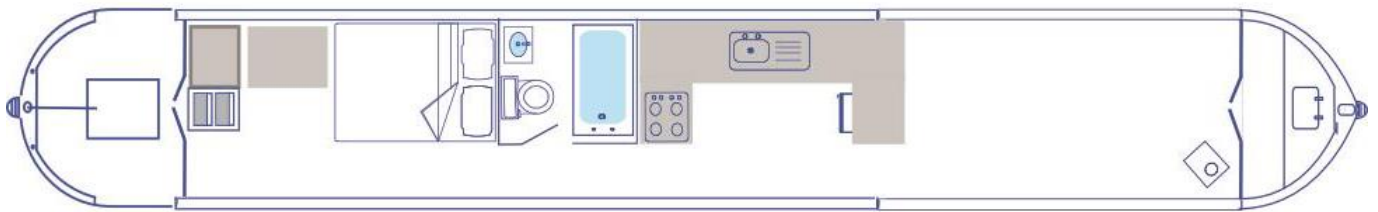

Fit Out Materials

Insulation Used
Types Of Wood Used
Window Types
Materials Used
Bulls Eye, Pigeon Box or Houdini Hatch
Exterior Doors
Side Hatches
Front & Back Covers

Polystyrene
Oak
Hopper
Powder Coated
-
Front - Steel, Back - Steel
Yes
Front cratch & cover

History Of Vessel

Boat Safety Certificate
Last Hull Blacking
Anodes
Further Maintenance
Recent Survey
Additional Information

New with sale
May 2020
Checked May 2020
-
April 2020
-