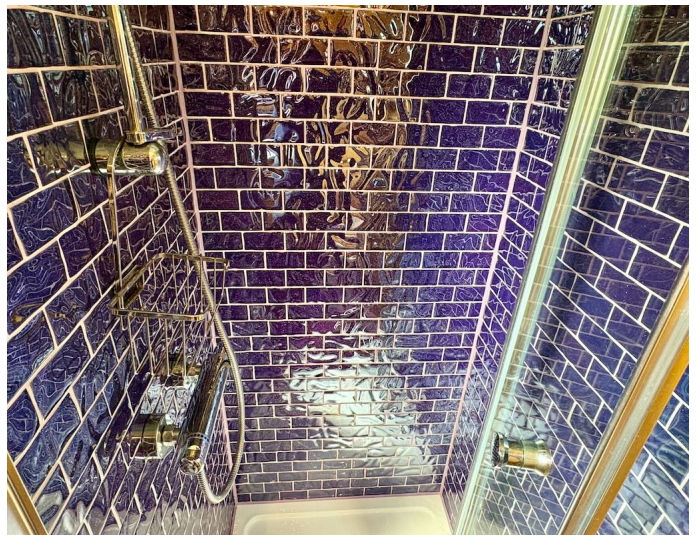

Whilton Locks, Near Daventry,
Northants, NN11 2NH
01327 842577
sales@whiltonmarina.co.uk
www.whiltonmarina.co.uk

**For further information please see
a member of the sales team.**

It is the responsibility of the buyer to ensure that all particulars given in the course of the purchase of the boat are accurate. Such particulars are intended only as a guide and do not constitute a term of any contract.