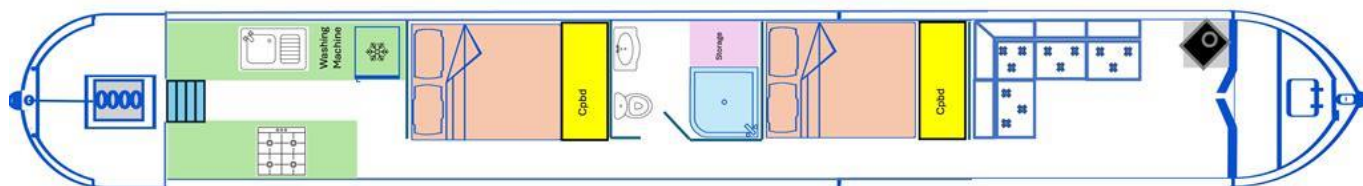

Fit Out Materials

Insulation Used
Types Of Wood Used
Window Types
Materials Used
Bulls Eye, Pigeon Box or Houdini Hatch
Exterior Doors
Side Hatches
Front & Back Covers

Spray Foam
Oak
Hopper
Powder Coated
-
Front - Steel, Back - Steel
No
Front cratch & cover

History Of Vessel

Boat Safety Certificate
Last Hull Blacking
Anodes
Further Maintenance
Recent Survey
Additional Information
RCD/RCD Compliant?
Further Information

New with sale
2024
Checked 2024
-
No
-
Yes
-