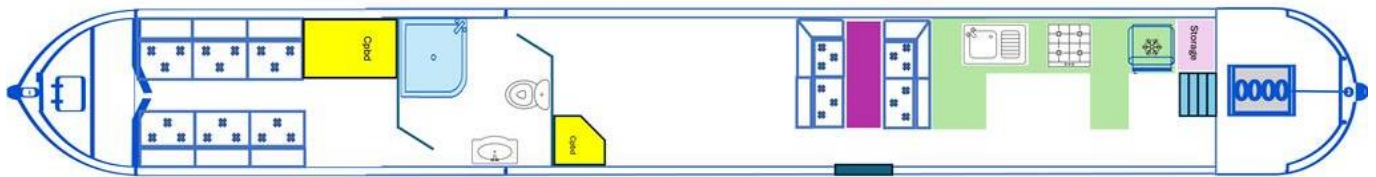

Fit Out Materials

- Insulation Used
- Types Of Wood Used
- Window Types
- Materials Used
- Bulls Eye, Pigeon Box or Houdini Hatch
- Exterior Doors
- Side Hatches
- Front & Back Covers

- Spray Foam
- Oak
- Hopper
- Powder Coated
- -
- Front - Steel, Back - Steel
- Yes
- -

History Of Vessel

- Boat Safety Certificate
- Last Hull Blacking
- Anodes
- Further Maintenance
- Recent Survey
- Additional Information
- RCD/RCR Compliant?
- Further Information

- New With Sale
- 2024 June
- Checked 2024
- -
- -
- -
- Yes
- -