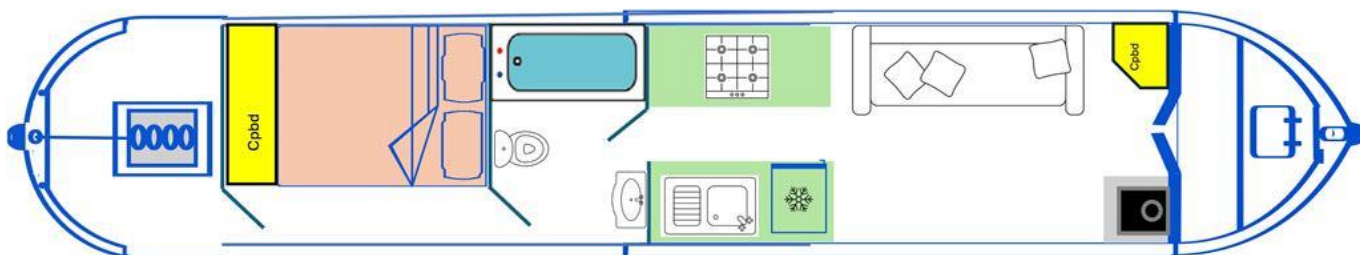

Fit Out Materials

Insulation Used	Polystyrene
Types Of Wood Used	Oak
Window Types	Hopper
Materials Used	Aluminium
Bulls Eye, Pigeon Box or Houdini Hatch	-
Exterior Doors	Front - Wood, Back - Wood
Side Hatches	No
Front & Back Covers	No

History Of Vessel

Boat Safety Certificate	July 2028
Last Hull Blacking	2025
Anodes	2025
Further Maintenance	-
Recent Survey	-
Additional Information	-
RCD/RCR Compliant?	Yes
Further Information	-