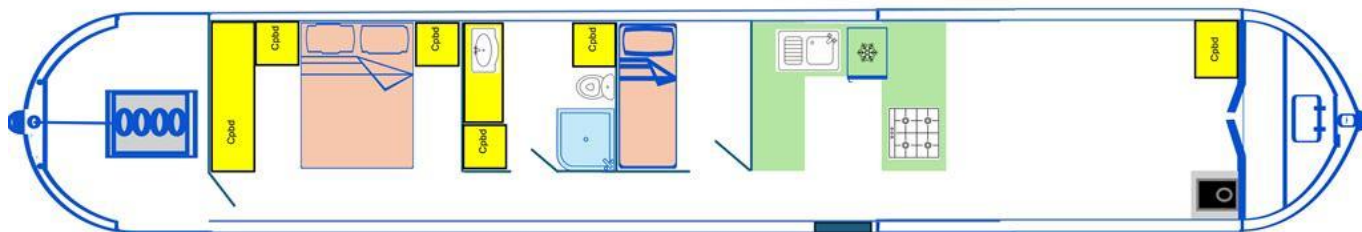

Fit Out Materials

Insulation Used
Types Of Wood Used
Window Types
Materials Used
Bulls Eye, Pigeon Box or Houdini Hatch
Exterior Doors
Side Hatches
Front & Back Covers

Spray Foam
Perana pine
Hopper
Gold Anodised
-
Front - Steel, Back - Steel
Yes
-

History Of Vessel

Boat Safety Certificate
Last Hull Blacking
Anodes
Further Maintenance
Recent Survey
Additional Information

RCD/RCR Compliant?
Further Information

New with sale
2023
Checked 2023
-
March 2026
Widebeam boat. Hull work will be completed as part of sale
Yes
-