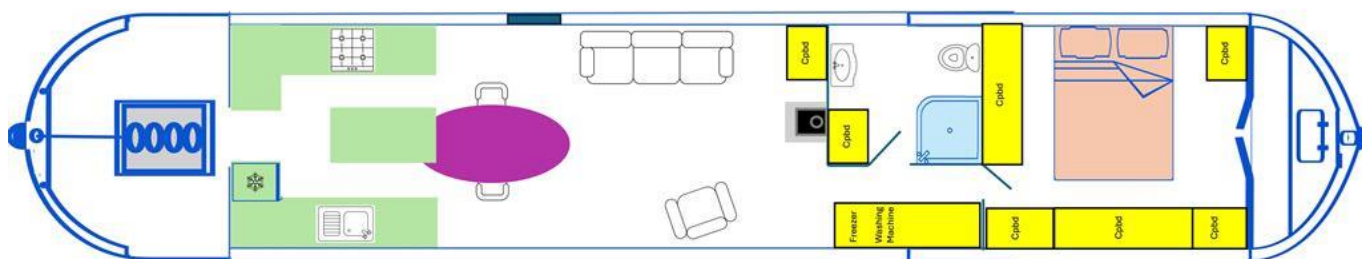

Boat Specification

Plating Specification	10/6/5/4
Flat, V-Hull or Keeled	Flat Hull
Fitted out By	Aqualine
Fixed Berths	Fixed double
Additional Berths	-

Engine Specification

Engine Make	Barrus shire 70hp
No. Of Cylinders	4
Keel, Water or Air Cooled	Keel Cooled
Gearbox Make	PRM 150
Aqua Drive	Yes
Bow Thruster	Yes
Diesel Tank Capacity	55 gallons approx

Fit Out Materials

Insulation Used
Types Of Wood Used
Window Types
Materials Used
Bulls Eye, Pigeon Box or Houdini Hatch
Exterior Doors
Side Hatches
Front & Back Covers

Spray Foam
Oak
Hopper
Stainless Steel
-
Front - Wood, Back - Steel
Yes
Back pram cover, front cratch and cover

History Of Vessel

Boat Safety Certificate
Last Hull Blacking
Anodes
Further Maintenance
Recent Survey
Additional Information
RCD/RCR Compliant?
Further Information

New with sale
2025
Checked 2025
-
-
62ft x 12ft Widebeam
Yes
62ft x 12ft Widebeam