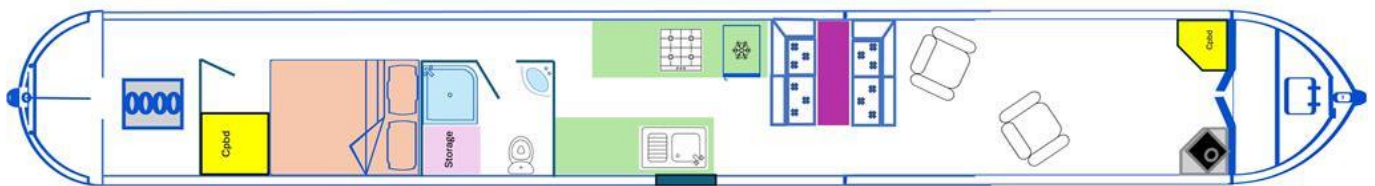

Fit Out Materials

Insulation Used
Types Of Wood Used
Window Types
Materials Used
Bulls Eye, Pigeon Box or Houdini Hatch
Exterior Doors
Side Hatches
Front & Back Covers

Spray Foam
Oak
Hopper
Gold Anodised
-
Front - Steel, Back - Steel
Yes
No

History Of Vessel

Boat Safety Certificate
Last Hull Blacking
Anodes
Further Maintenance
Recent Survey
Additional Information
RCD/RCR Compliant?
Further Information

New With Sale
July 2023
Checked July 2023
-
April 2026
-
Yes
-