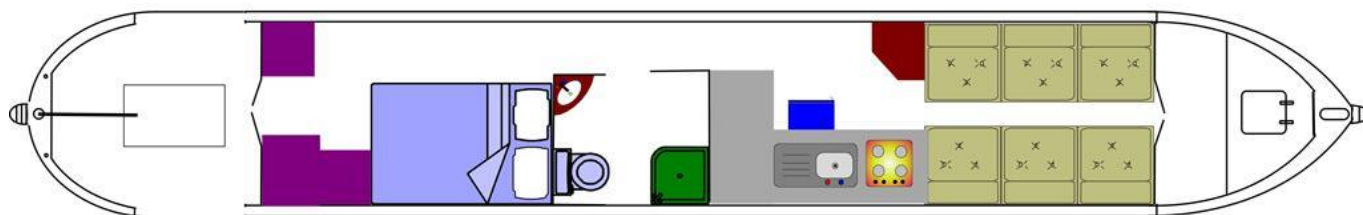

Fit Out Materials

- Insulation Used
- Types Of Wood Used
- Window Types
- Materials Used
- Bulls Eye, Pigeon Box or Houdini Hatch
- Exterior Doors
- Side Hatches
- Front & Back Covers

- Polystyrene
- Ash
- Hopper
- Aluminium
- Houdini Hatch
- -
- -
- Front Cratch and Cover & Rear Cover

History Of Vessel

- Boat Safety Certificate
- Last Hull Blacking
- Anodes
- Further Maintenance
- Recent Survey
- Additional Information

- Expires June 2022
- -
- -
- -
- -
- -