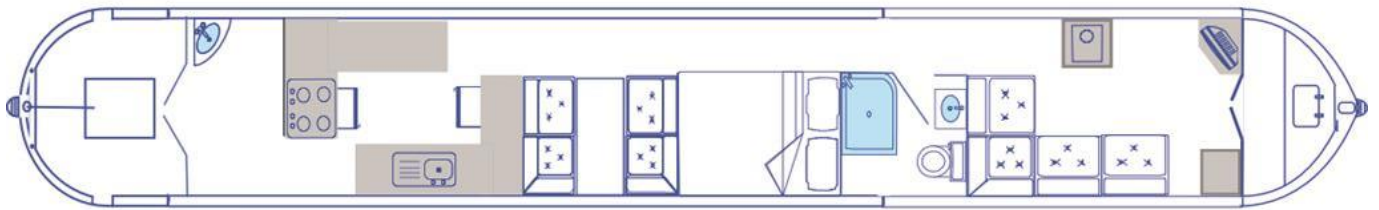

Fit Out Materials

Insulation Used
Types Of Wood Used
Window Types
Materials Used
Bulls Eye, Pigeon Box or Houdini Hatch
Exterior Doors
Side Hatches
Front & Back Covers

Polystyrene
Oak pine
Hopper
Stainless Steel
-
Front - Steel , Back - Steel
-
Front cratch & cover & back cover

History Of Vessel

Boat Safety Certificate
Last Hull Blacking
Anodes
Further Maintenance
Recent Survey
Additional Information

Expires July 2022
2014
Checked 2014
-
-
-