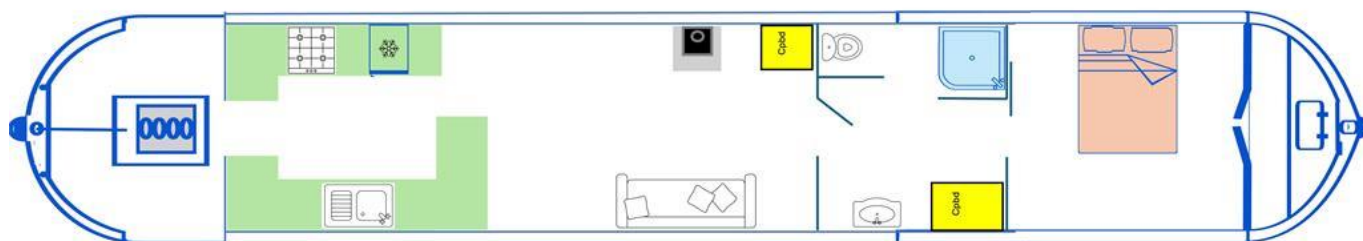

Fit Out Materials

- Insulation Used
- Types Of Wood Used
- Window Types
- Materials Used
- Bulls Eye, Pigeon Box or Houdini Hatch
- Exterior Doors
- Side Hatches
- Front & Back Covers

- Polystyrene
- Painted ply
- Hopper
- Gold Anodised
- -
- Front - Wood, Back - Steel
- No
- -

History Of Vessel

- Boat Safety Certificate
- Last Hull Blacking
- Anodes
- Further Maintenance
- Recent Survey
- Additional Information
- RCD/RCR Compliant?
- Further Information

- July 2029
- 2021
- 2021 replaced
- -
- -
- 64ft x 10ft Widebeam
- No
- 64ft x 10ft widebeam