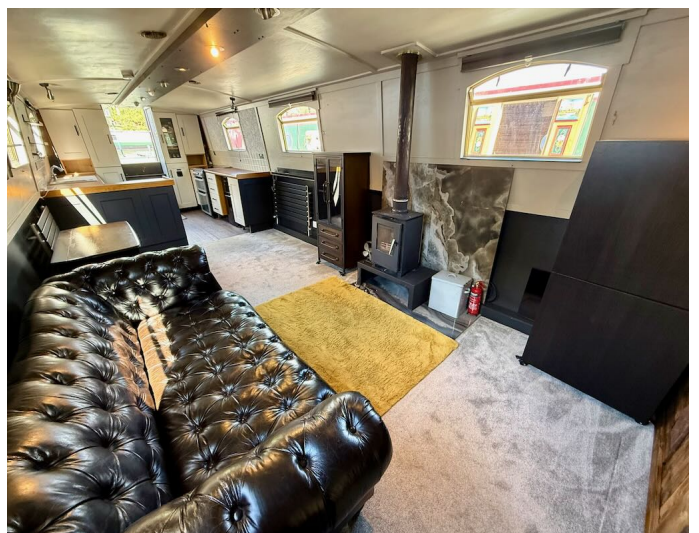

Whilton Locks, Near Daventry,
Northants, NN11 2NH
01327 842577
sales@whiltonmarina.co.uk
www.whiltonmarina.co.uk

**For further information please see
a member of the sales team.**

It is the responsibility of the buyer to ensure that all particulars given in the course of the purchase of the boat are accurate. Such particulars are intended only as a guide and do not constitute a term of any contract.