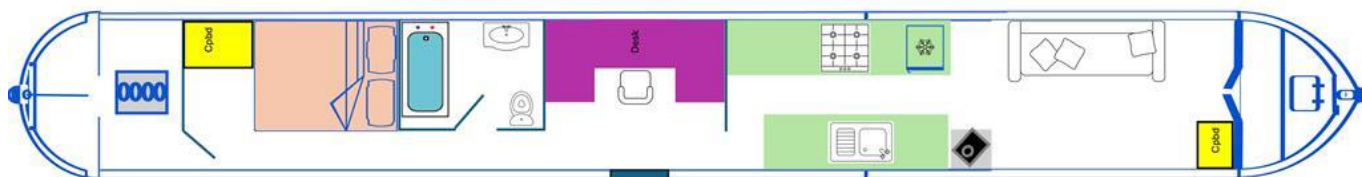

Fit Out Materials

Insulation Used
Types Of Wood Used
Window Types
Materials Used
Bulls Eye, Pigeon Box or Houdini Hatch
Exterior Doors
Side Hatches
Front & Back Covers

Sprayfoam
Ash
Hopper and porthole
Aluminium
Pigeon Box
Front - Steel, Back - Steel
Yes
Front cratch and cover

History Of Vessel

Boat Safety Certificate
Last Hull Blacking
Anodes
Further Maintenance
Recent Survey
Additional Information
RCD/RCR Compliant?
Further Information

March 2027
March 2023
March 2023
-
No
-
Yes
-