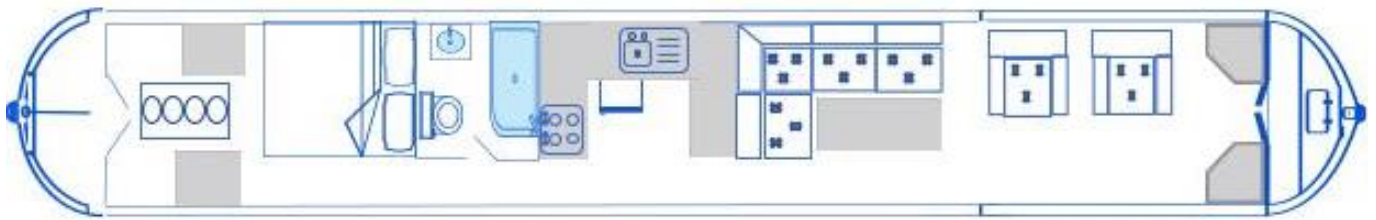

Fit Out Materials

Insulation Used
Types Of Wood Used
Window Types
Materials Used
Bulls Eye, Pigeon Box or Houdini Hatch
Exterior Doors
Side Hatches
Front & Back Covers

Spray Foam
Oak
Hopper
Gold Anodised
-
Front - Steel, Back - Steel
Yes
No

History Of Vessel

Boat Safety Certificate
Last Hull Blacking
Anodes
Further Maintenance
Recent Survey
Additional Information

New with sale
2018
Checked 2018
-
-
-