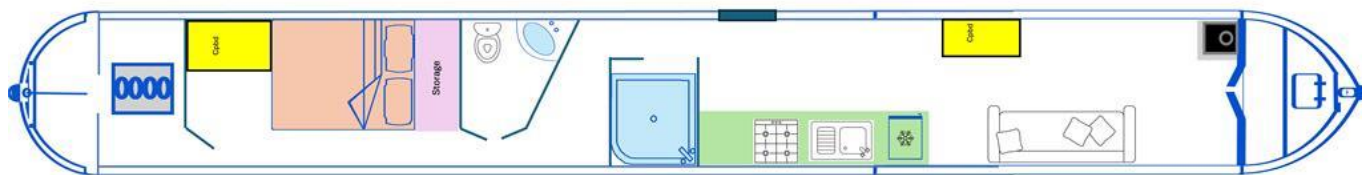

Fit Out Materials

Insulation Used
Types Of Wood Used
Window Types
Materials Used
Bulls Eye, Pigeon Box or Houdini Hatch
Exterior Doors
Side Hatches
Front & Back Covers

Spray Foam
Painted pine
Portholes
Chrome plated
2 x Pigeon Box, Houdini hatch
Front - Wood, Back - Steel
Yes
-

History Of Vessel

Boat Safety Certificate
Last Hull Blacking
Anodes
Further Maintenance
Recent Survey
Additional Information
RCD/RCR Compliant?
Further Information

New with sale
2017 2 pack
Checked 2023
-
-
-
No
-