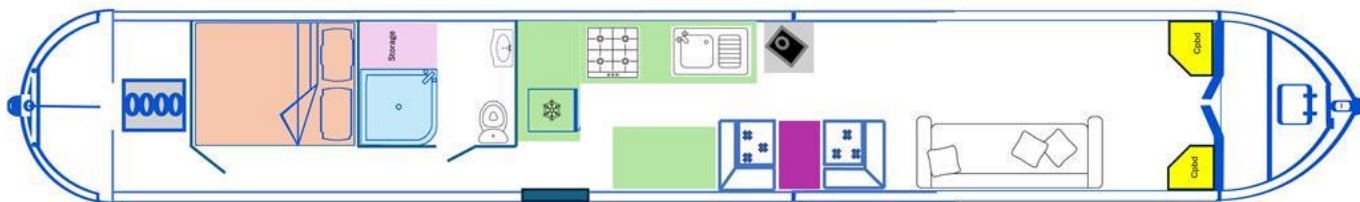

Fit Out Materials

Insulation Used
Types Of Wood Used
Window Types
Materials Used
Bulls Eye, Pigeon Box or Houdini Hatch
Exterior Doors
Side Hatches
Front & Back Covers

Polystyrene
Oak
Hopper
Powder Coated
No
Front - Wood, Back - Steel
Yes
Front cratch cover & back pram cover

History Of Vessel

Boat Safety Certificate
Last Hull Blacking
Anodes
Further Maintenance
Recent Survey
Additional Information
RCD/RCR Compliant?
Further Information

New with sale
2025
Checked 2025
-
-
-
Yes
-