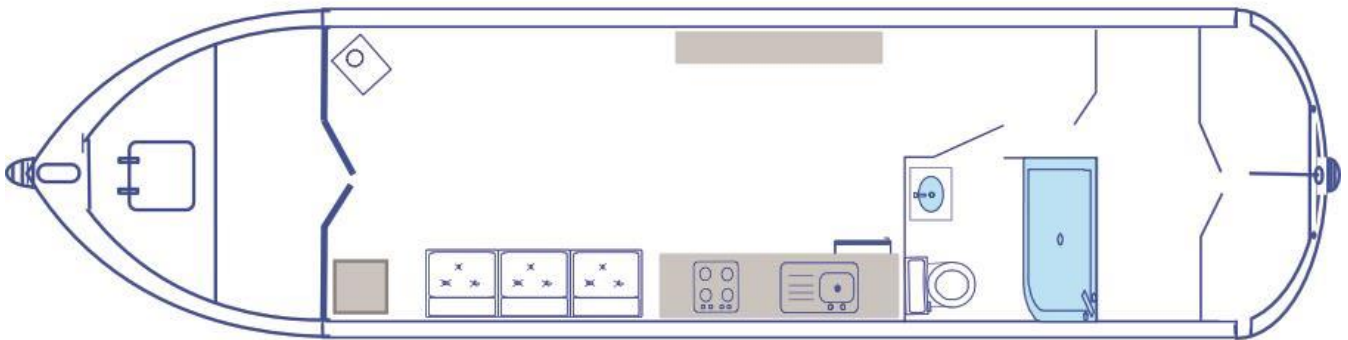

Fit Out Materials

Insulation Used
Types Of Wood Used
Window Types
Materials Used
Bulls Eye, Pigeon Box or Houdini Hatch
Exterior Doors
Side Hatches
Front & Back Covers

-
Plywood
Hopper
Aluminium
-
Front - Wood, Back - Metal and Wood
Yes
Front

History Of Vessel

Boat Safety Certificate
Last Hull Blacking
Anodes
Further Maintenance
Recent Survey
Additional Information

November 2023
February 2018
Checked 2018
Engine service August 2018
January 2018
-